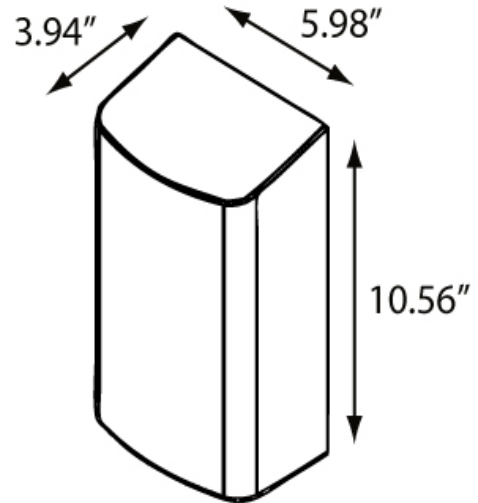

MOUNTING HEIGHTS

from bottom of dryer to the finished floor

Men	50"
Women	47"
Children (4-7)	35"
Children (8-10)	39"
Children (11-13)	43"
Children (14-16)	47"
Disabled	40"

DIMENSIONS & WEIGHT

Width: 5.98"