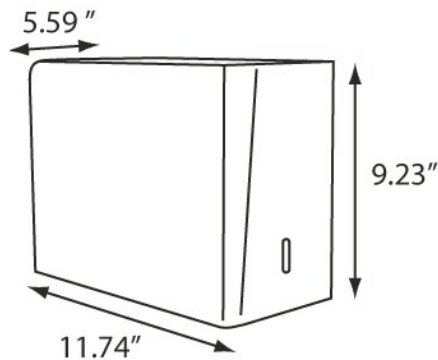

Singlefold Towel Dispenser

Product Overview

The TD0091 Singlefold Towel Dispenser is constructed from durable steel in a white finish. It is easy to load, and holds approximately 450 sheets. Easy towel removal ensures one towel per pull and user touches nothing but the towel they use. A heavy-duty 2 prong long helps prevent theft and waste. Unit features a side view window of paper supply. Uses any universal singlefold towel.

Product Features:

- Ensures one towel per pull
- Easy towel removal
- Durable steel construction
- Easy to load
- Holds approximately 450 towels
- ADA Compliant

More information and images available online.

MODEL #	COLOR	
TD0091-17	WHITE	17

Specifications:  

Dimensions (in)	11.74" w x 9.23" h x 5.59" d
Weight (lb)	4.40 lb
Key Type	1
Capacity	450 Single Fold Towels
Case Pack	6 (2.76' ³)
Pallet Qty	192 units