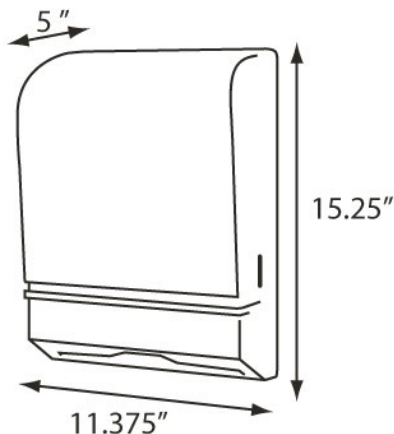

Multi-Fold/C-Fold Towel Dispenser

Product Overview

The TD0175 Multi-Fold/C-Fold Towel Dispenser is constructed with an impact resistant front and a heavy gauge steel back. No adjustments are needed for either multi-fold or c-fold towels. Unit provides easy towel removal and reduces multiple dispensing. A heavy-duty double latch lock helps prevent theft.

Product Features:

- Heavy gauge steel back
- Impact resistant plastic cover
- Holds either multi-fold or c-fold towels without adjustments
- Heavy duty double latch lock prevents theft
- ADA Compliant

More information and images available online.

MODEL #	COLOR	
TD0175-01	DARK TRANSLUCENT	01
TD0175-03	WHITE TRANSLUCENT	03

Specifications:   

Dimensions (in)	11.375" w x 15.22" h x 5" d
Weight (lb)	3.50 lb
Key Type	1
Capacity	540 Multi-Fold Towels or 350 C-Fold Towels
Case Pack	6 (3.86'³)
Pallet Qty	150 units