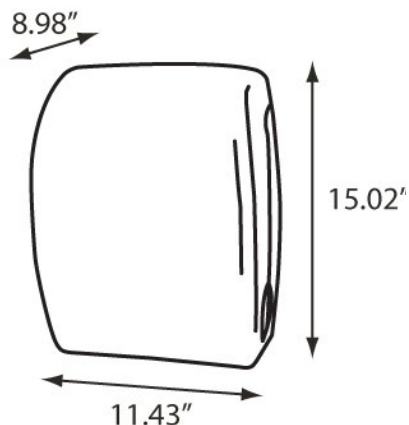

Mechanical Auto-Cut Roll Towel Dispenser

Product Overview

The TD0201 Hands-Free Auto-Cut Roll Towel Dispenser provides a touchless, hands-free operation with a quick, smooth paper delivery. The translucent cover allows for easy view of paper supply. The modern design is sure to compliment any decor. This unit has a double latch lock, helping to prevent vandalism and theft.

Product Features:

- Touchless, hands-free operation, with a quick, smooth paper delivery
- Low pull force virtually eliminates tabbing
- Emergency feed assists in paper advance if needed
- Translucent cover allows for easy view of paper supply
- Double latch prevents tampering and theft
- Accommodates non-perforated roll towels up to 8" wide and 8" diameter

More information and images available online.

MODEL #	COLOR	
TD0201-02	BLACK TRANSLUCENT	02
TD0201-03	WHITE TRANSLUCENT	03

Specifications:   

Dimensions (in)	11.43" w x 15.02" h x 8.98" d
Weight (lb)	4.50 lb
Key Type	1
Capacity	8"W x 8"D Roll Towel
Case Pack	1 (0.92'³)
Pallet Qty	81 units