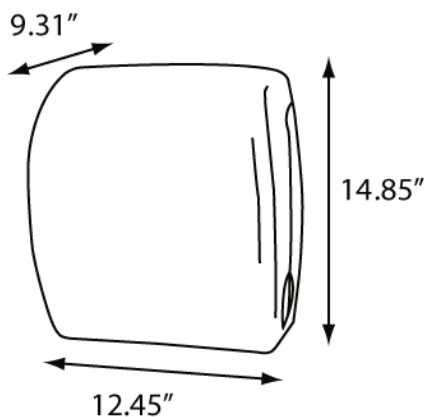

Mechanical Auto-Cut Roll Towel Dispenser

Product Overview

The TD0208 Hands-Free Auto-Cut Roll Towel Dispenser provides a touchless, hands-free operation with quick, smooth paper delivery. The translucent cover allows for easy view of paper supply. This dispenser is a great fit for food service settings and restaurant kitchens, due to the touch-free operation.

Product Features:

- Touchless, hands-free operation
- Quick, smooth and easy pull
- Safe and reliable delivery on an 11" sheet
- Easy to use and install
- Emergency paper feed to help advance roll
- Uses universal rolls 8" wide and 8" in diameter
- Next sheet is automatically ready for the next user
- No batteries are necessary for operation

More information and images available online.

MODEL #	COLOR	
TD0208-02A	BLACK TRANSLUCENT	02
TD0208-03A	WHITE TRANSLUCENT	03

Specifications:   

Dimensions (in)	12.45"w x 14.85"h x 9.31"d
Weight (lb)	4.90 lb
Key Type	1
Capacity	8"W x 8"D Roll Towel
Case Pack	1 (1.09'3)
Pallet Qty	81 units