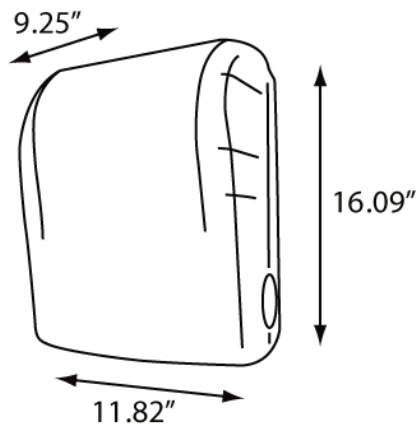

Mechanical Auto-Cut Roll Towel Dispenser

Product Overview

The TD0400 Hands-Free Auto-Cut Roll Towel Dispenser has a 2-3/4" stub roll feature. The dispenser has a touch free delivery so user only touches the paper used. Heavy-duty double latch lock helps prevent theft and vandalism.

Product Features:

- Uses standard 8" wide paper up to 8" in diameter
- Next sheet is automatically waiting for next user, no waiting
- Automatic transfer system eliminates stub roll waste
- Heavy duty lock prevents theft
- No batteries

More information and images available online.

MODEL #	COLOR
TD0400-01	DARK TRANSLUCENT 01

Specifications: 

Dimensions (in)	11.82"w x 16.09"h x 9.25"d
Weight (lb)	6.50 lb
Key Type	2
Capacity	8"W x 8"D Roll Towel
Case Pack	1 (1.16' ³)
Pallet Qty	85 units