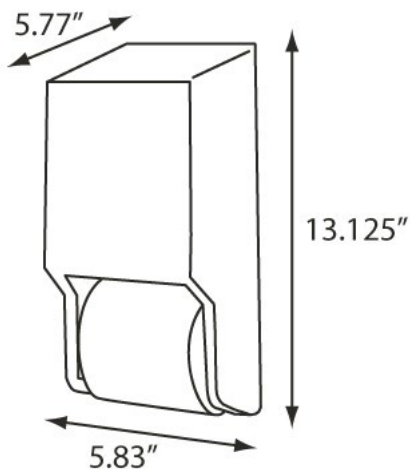

**Stainless Two-Roll Standard Tissue Dispenser**

**Product Overview**

The Standard Double Roll Tissue Dispenser features a sleek stainless steel finish that will fit nicely into any restrooms decor. Fits two standard toilet tissue rolls with a minimum 1-1/2" core. Design allows user to completely use one roll before transferring to the next.

**Product Features:**

- Sleek stainless steel finish for a modern look
- Holds two standard toilet tissue rolls
- Heavy duty lock to prevent theft and vandalism
- Heavy gauge steel construction

**More information and images available online.**

MODEL #	COLOR
RD0325-09	BRUSHED STAINLESS <b>09</b>

**Specifications:**

Dimensions (in)	5.83"w x 13.125"h x 5.83"d
Weight (lb)	3.30 lb
Key Type	1
Capacity	Two Standard Tissue Rolls
Case Pack	6 (2.28' <sup>3</sup> )
Pallet Qty	210 units